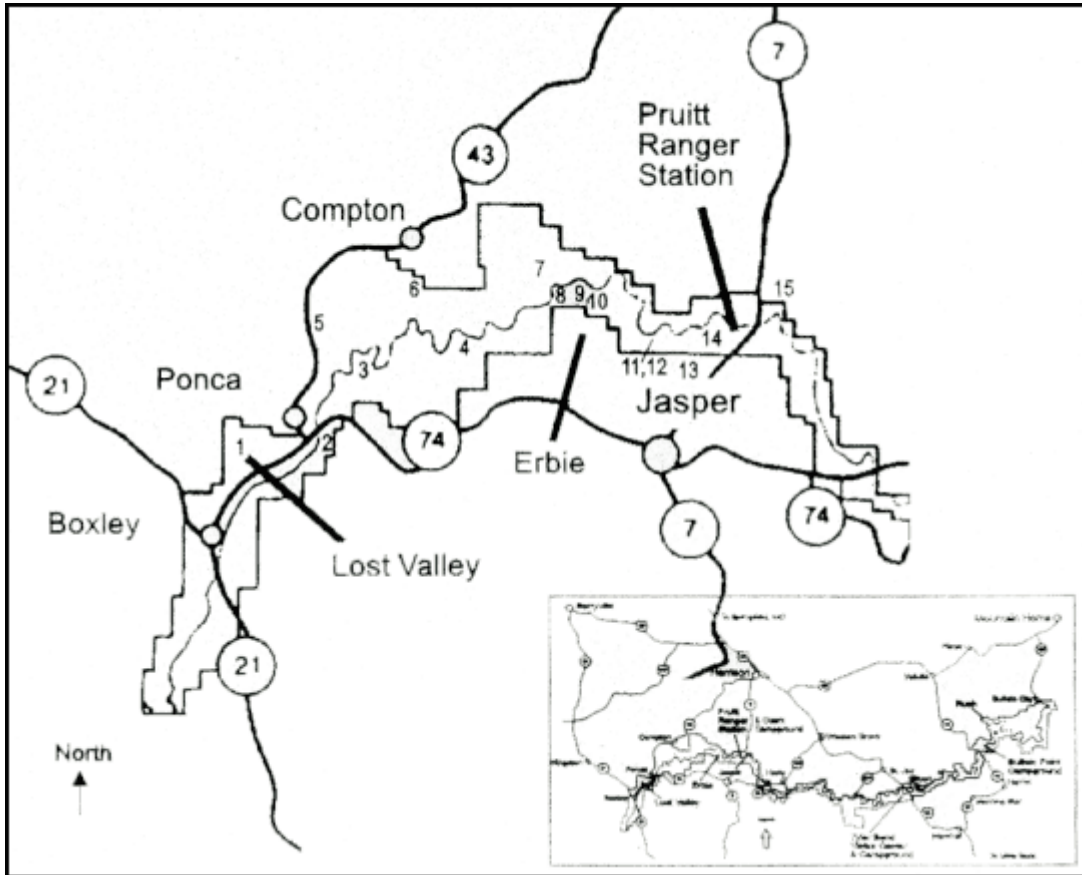

Map to Trailheads

Hiking Trail numbers indicate location of trailhead on map.

Boxley Valley

1 Lost Valley

Ponca

2 Ponca-Steel Creek

3 Steel Creek-Kyles

4 Kyles-Erbie

5 Center Point-Hemmed in Hollow

6 Compton-Hemmed in Hollow

Erbie

7 Cecil Cove Loop

8 Cherry Grove Loop

9 South Erbie Loop

10 Erbie-Cedar Grove

11 Cedar Grove-Ozark

12 Ponds Trail

13 Koen Interpretive Trail

Pruitt/Ozark

14 Ozark-Pruitt

15 Mill Creek